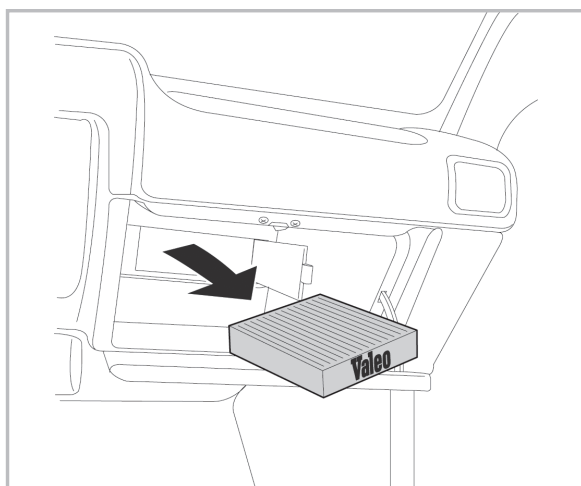

COMFORT

particle filter

715816

FH934

PA

WANT TO KNOW MORE?

www.valeo-techassist.com

FOR
HYUNDAI

ELANTRA III (09/06 >)

Valeo Service - Société par Actions simplifiée - Capital de 12 900 000€ - 70, rue Playel, 93285 Saint-Denis Cedex - France - B 306 486 408 RCS Bobigny