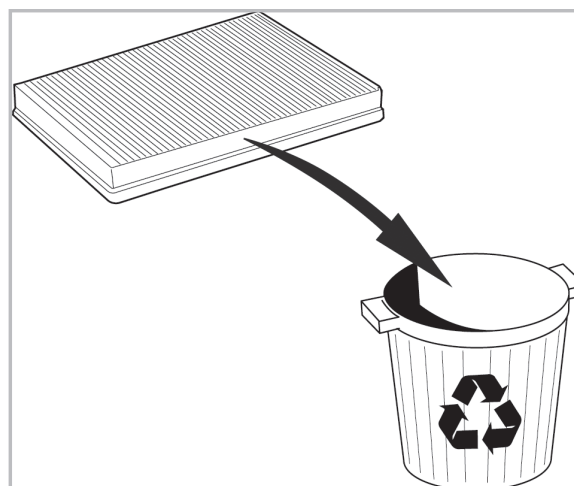

COMFORT

particle filter

715816

FH934

PA

WANT TO KNOW MORE?

www.valeo-techassist.com

FOR
HYUNDAI

ELANTRA III (09/06 >)

Valeo Service - Société par Actions simplifiée - Capital de 12 900 000€ - 70, rue Playel, 93285 Saint-Denis Cedex - France - B 306 486 408 RCS Bobigny