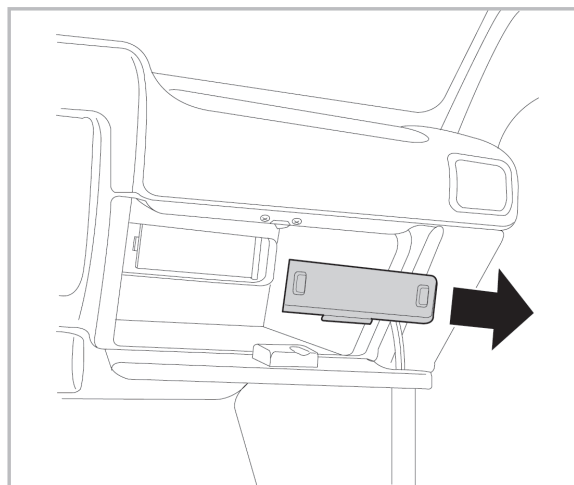

COMFORT

particle filter

715816

FH934

PA

WANT TO KNOW MORE?

www.valeo-techassist.com

FOR
HYUNDAI

ELANTRA III (09/06 >)

Valeo Service - Société par Actions simplifiée - Capital de 12 900 000€ - 70, rue Playel, 93285 Saint-Denis Cedex - France - B 306 486 408 RCS Bobigny